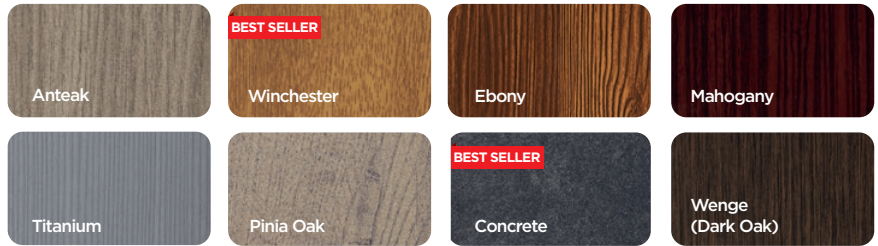

ALU windows