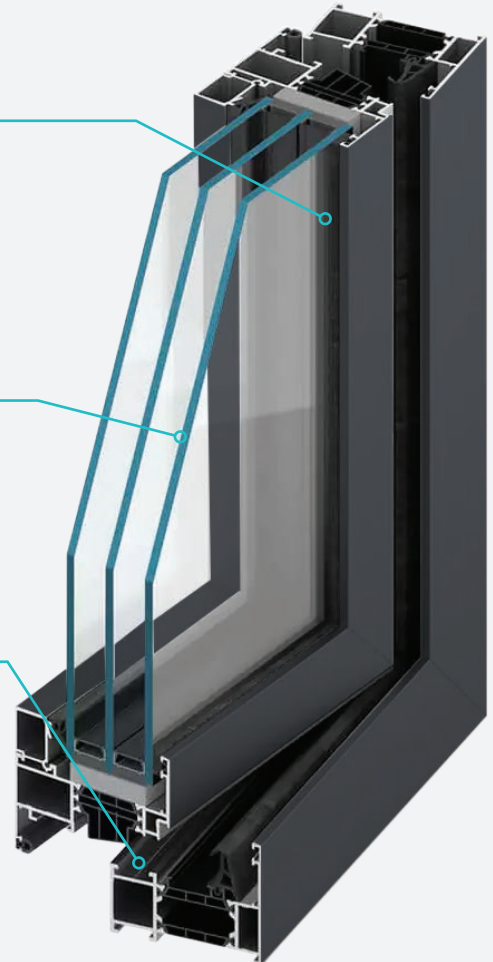

Thermal insulation

A thermal break combined with a circumferential central seal provides thermal comfort, so important for your family.