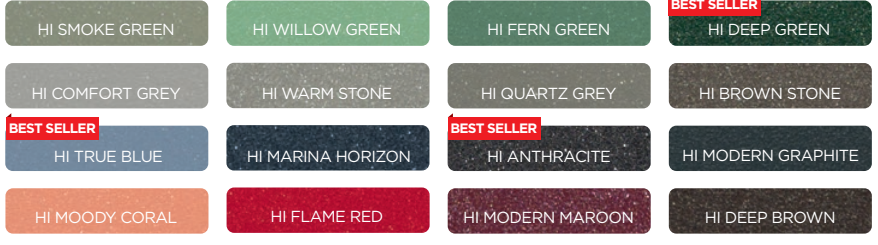

Colour, film coating or maybe something special?

ALU and PVC windows, cover plate only