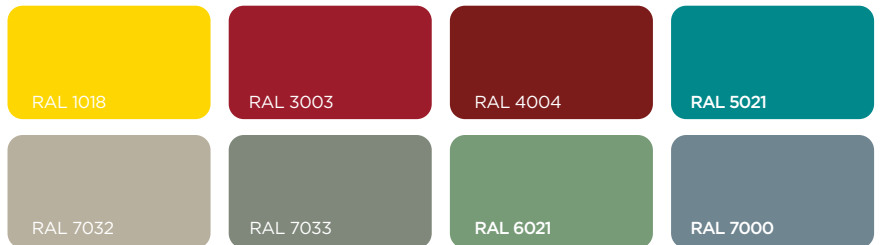

# Colour, film coating, or maybe something special?

**BICOLOUR**  
With the Bicolour option, the colour of the CREO door painted in mat structure can be different inside and outside.

Scan the code or go to [www.WISNIOWSKI.pl](http://www.WISNIOWSKI.pl) to see more colours