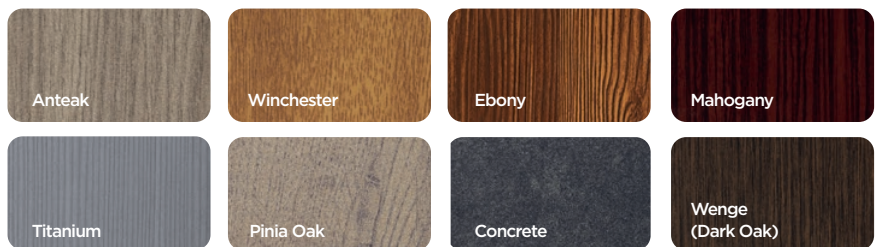

**Neptun**  
colour: black (mat)  
split cover plate

**Amsterdam I**  
colour: copper  
split cover plate

**Standard**  
colour: stainless steel  
oblong cover plate

**Haga I**  
colour: inox  
oblong cover plate

**P10**  
○ 30 mm  
○ 40 mm  
stainless steel

**P10**  
○ 30 mm  
○ 40 mm  
black

**PROFILO 04**  
□ 100x20 mm  
stainless steel

**PROFILO 04**  
□ 100x20 mm  
black mat

# Colour, film coating, or maybe something special?

**BICOLOUR**  
With the Bicolour option, the colour of the CREO door painted in mat structure can be different inside and outside.

Scan the code or go to [www.WISNIOWSKI.pl](http://www.WISNIOWSKI.pl) to see more colours