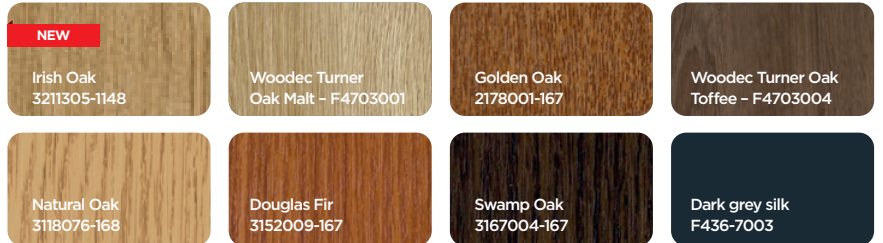

# Colour, film coating, or maybe something special?

**BICOLOUR**  
With the Bicolour option, the colour of the CREO door painted in mat structure can be different inside and outside.

Scan the code or go to [www.WISNIOWSKI.pl](http://www.WISNIOWSKI.pl) to see more colours