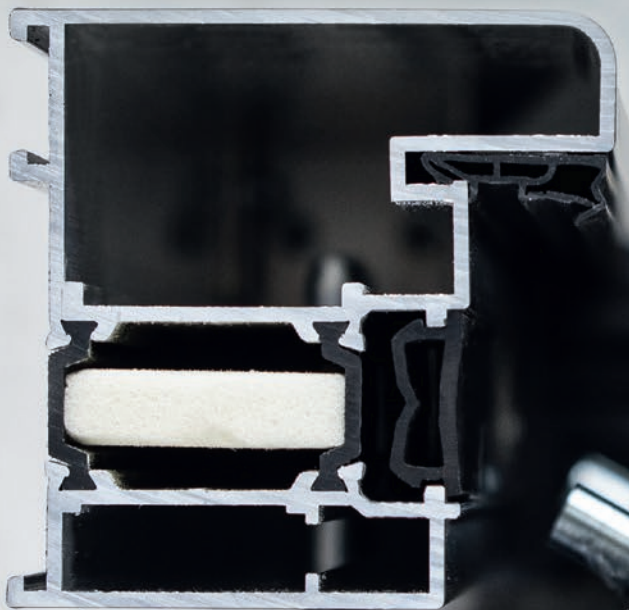

THERMAL INSULATION

SOUND ABSORPTION

U_d from 0.87 [$\text{W}/\text{m}^2 \times \text{K}$] – thermal insulation for solid door with plastic threshold 1,180 × 2,350 mm.
 $R_w = 33$ [dB] – sound insulation according to PN-EN ISO 717-1:2013 for glazed doors.