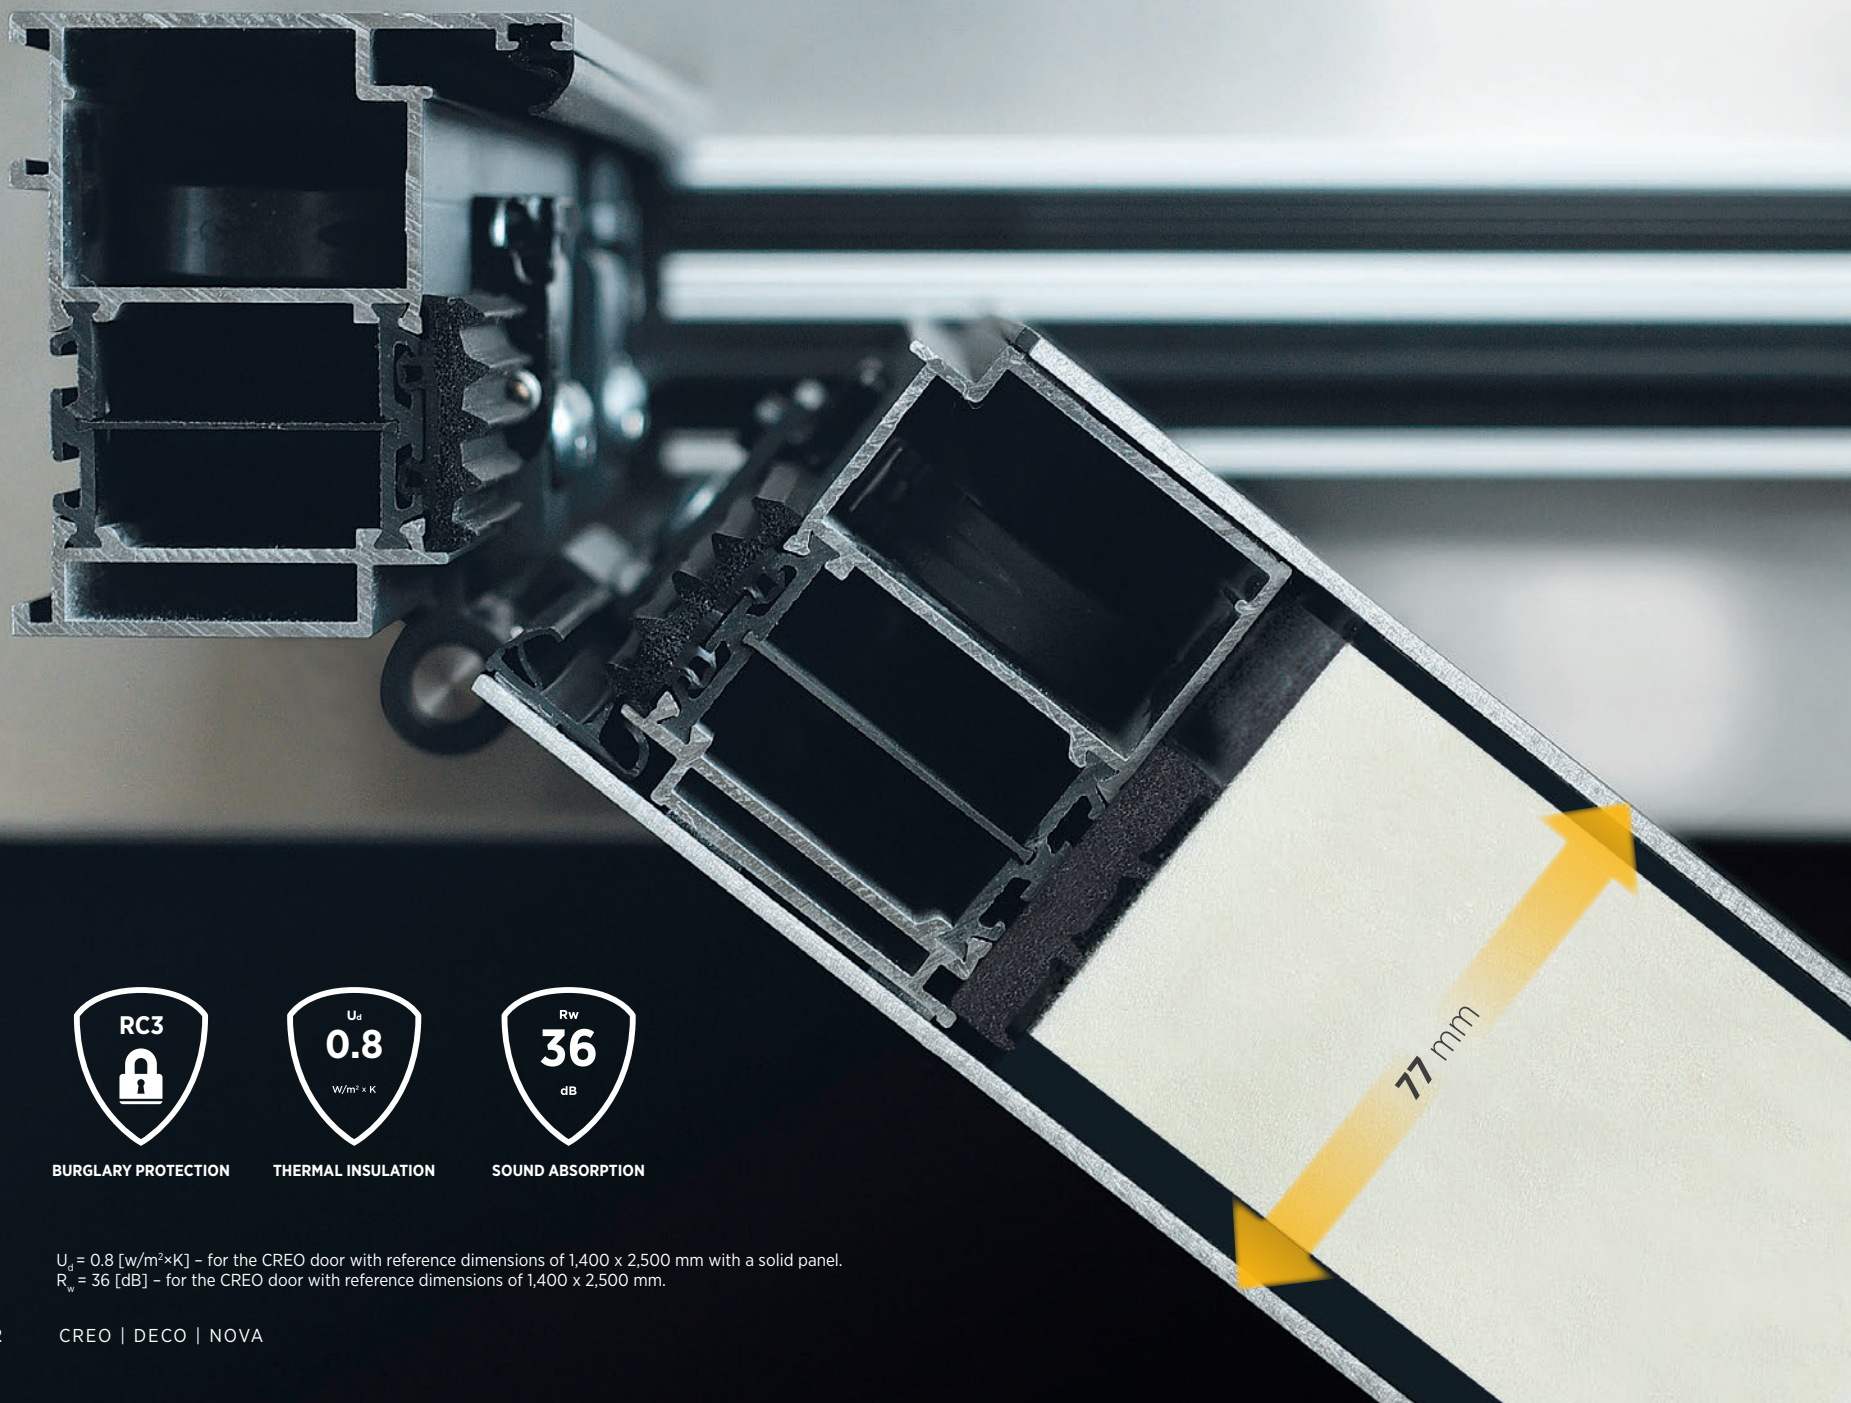

BURGLARY PROTECTION

THERMAL INSULATION

SOUND ABSORPTION

$U_d = 0.8 [W/m^2 \times K]$ – for the CREO door with reference dimensions of 1,400 x 2,500 mm with a solid panel.
 $R_w = 36 [dB]$ – for the CREO door with reference dimensions of 1,400 x 2,500 mm.