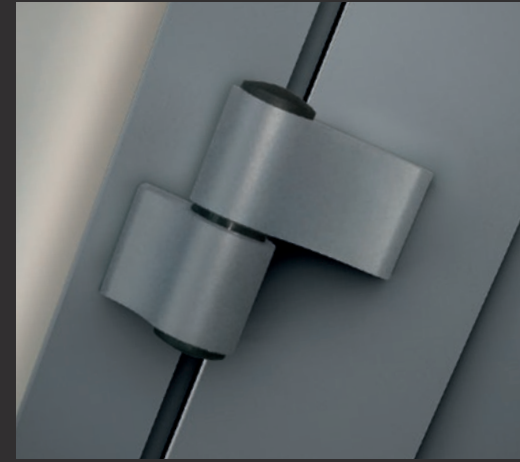

Surface hinges in colours matching the door colour

Anti-burglary bolts are additional equipment that increases anti-burglary properties of the door. They are installed on the hinge side of the door leaf and on the frame. A different number of sets may be used for one leaf according to the required safety level.