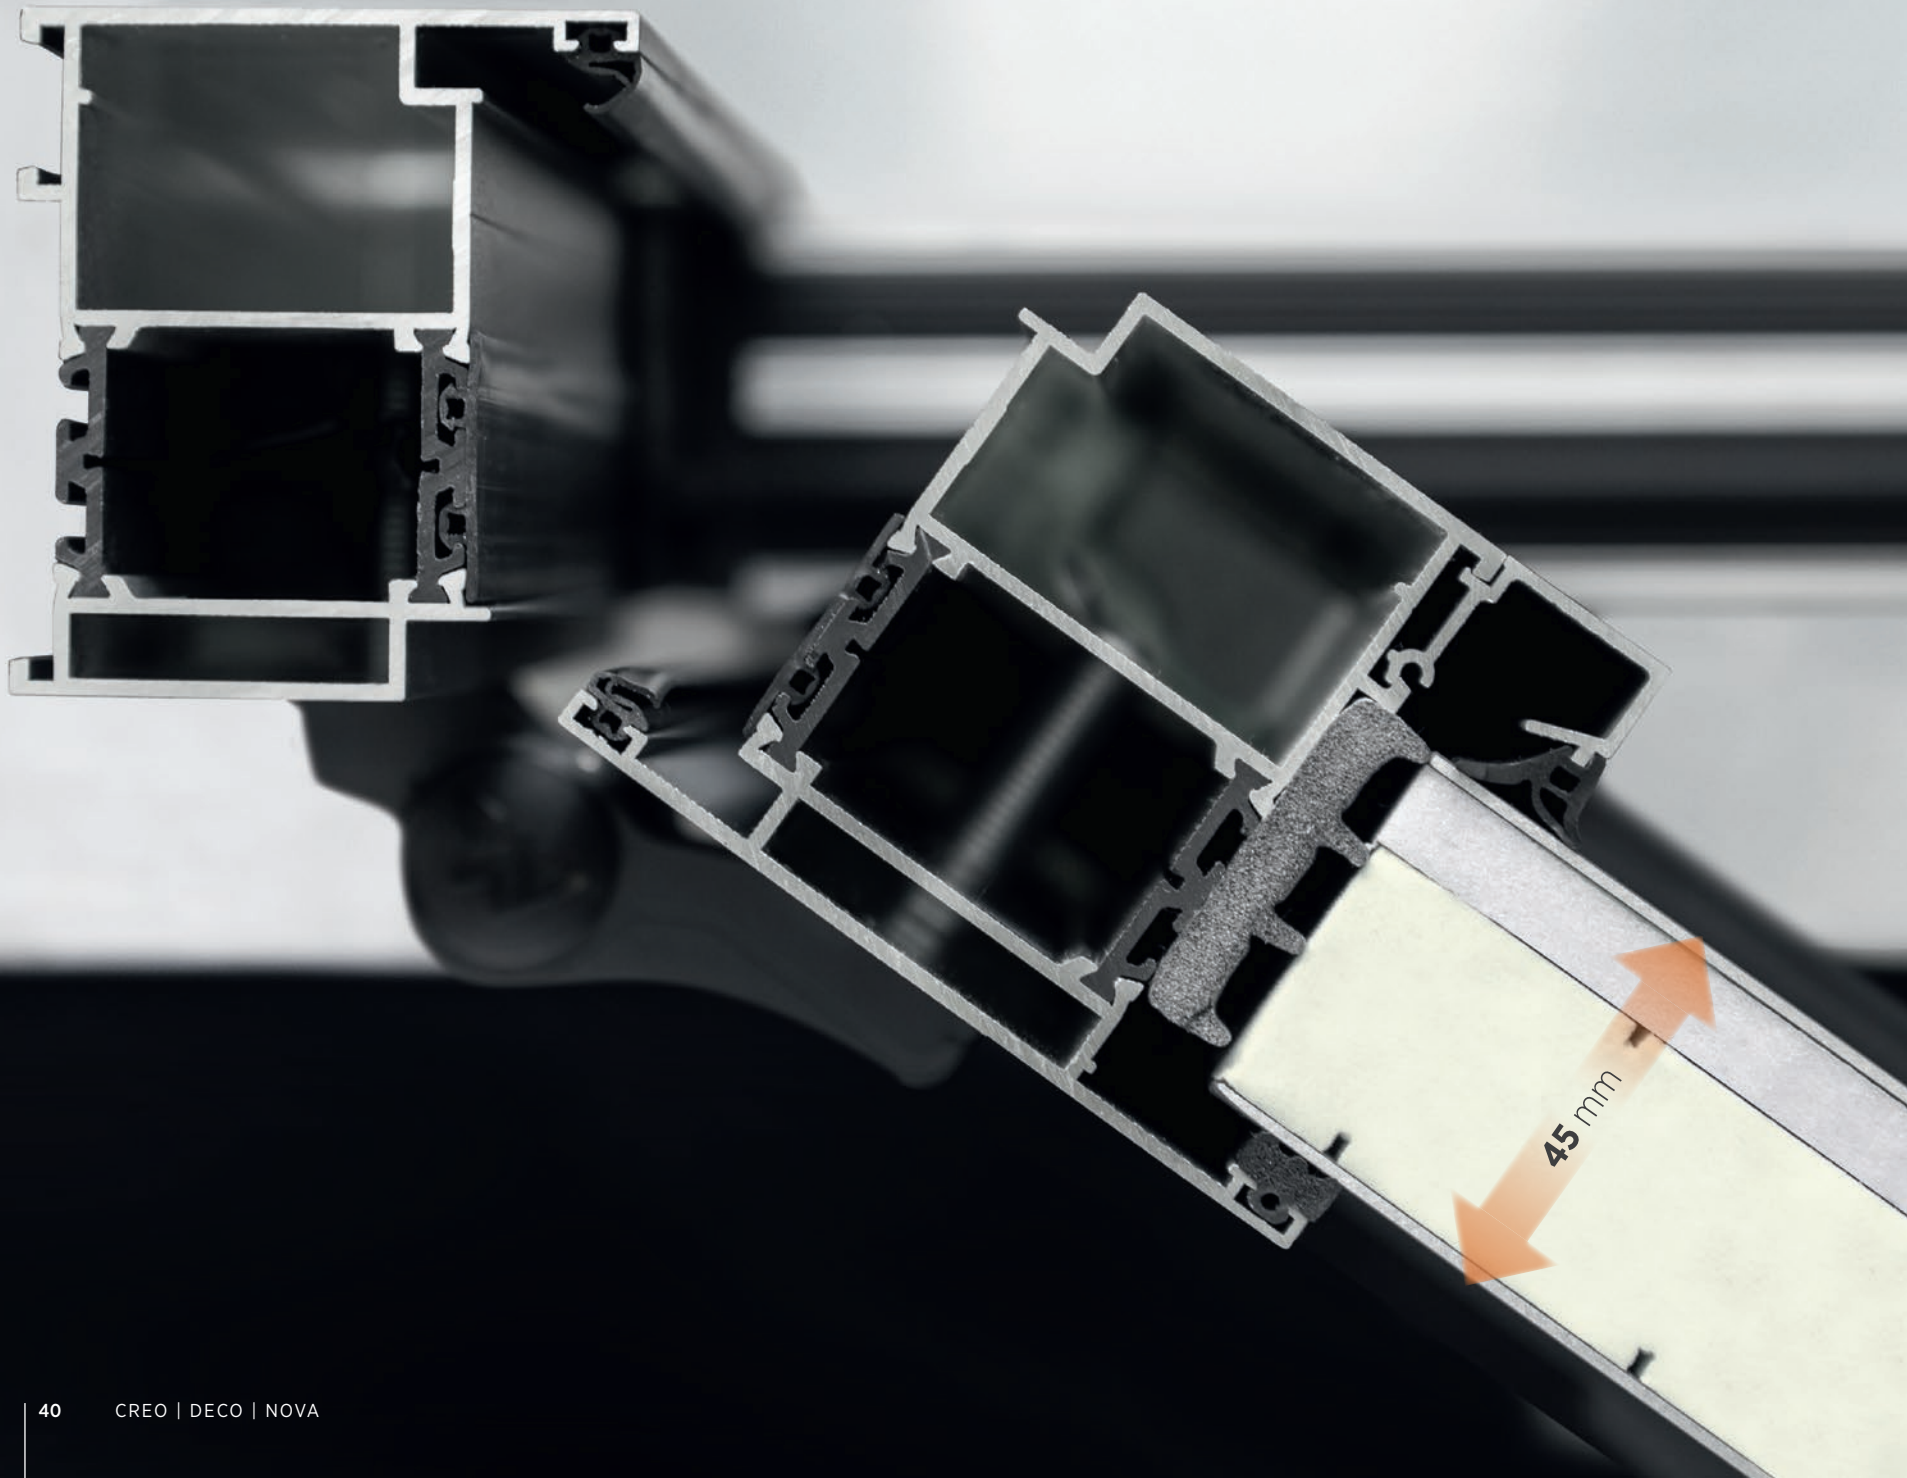

With the perfected technology of implementing the insert panel in the leaf, we were able to achieve an exceptional design that makes your home entrance stand out.

FUNCTIONALITY

DECO doors

- 1 **Aluminium door leaf** with an insert panel with a thickness of:
 - 35 mm – **DECO Light**,
 - 45 mm – **DECO Basic, DECO Plus**.
- 2 **The leaf frame and the opening frame** are made of three-chamber aluminium sections with a thermal break
- 3 **Standard double-sided Tokyo handle** in **3 colours** to choose from
- 4 **Various types of handles and pulls** (optional accessories)
- 5 **DuoSecure automatic three-point lock** without the day latch function as standard, electric locks available as an option
- 6 **Double-sided stainless steel decorative motifs**
- 7 **Threshold** with a thermal break as standard
- 8 **Two-chamber safety glass** as standard
- 9 **Surface hinges** as standard, concealed and roller hinges for the DECO Plus and DECO Basic doors are available as optional accessories
- 10 **Certified anti-burglary lock cylinder** with a set of five keys as standard
- 11 **Anti-burglary bolts** (optional accessory)
- 12 **Electronic spy hole with a doorbell** for the DECO Plus and DECO Basic (optional accessory)
- 13 **Access control systems** (optional accessory)
- 14 **Door closer concealed in the door leaf** DECO Plus and DECO Basic (optional accessory)