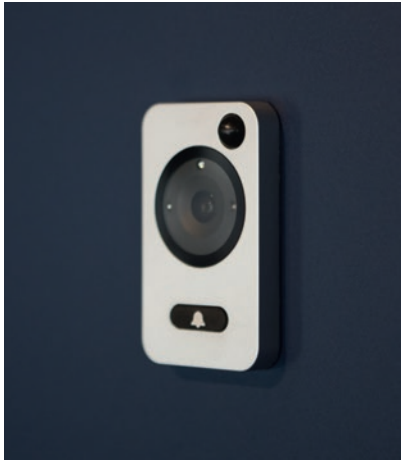

Two-channel proximity reader

Single-channel fingerprint scanner

Single-channel UniLock reader
– fingerprint scanner, code keypad and RFID
in a single device

RFID reader

Sensor

Two-channel fingerprint scanner
with the “guest” feature.

Two-channel code keypad

Electronic spy hole with a doorbell, memory card, and infrared photo camera with motion detection

Four-channel remote control

Day latch activation button - in black colour

Wireless door bell, compatible with the two-channel code keypad