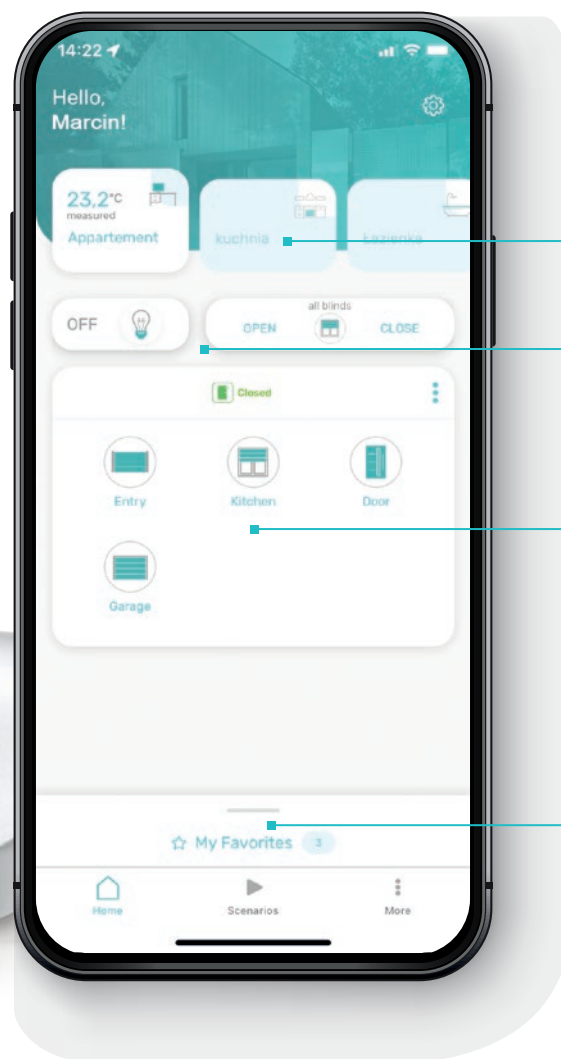

CREATE A ROOM
in your home.

CONTROL GROUPS OF
lights and roller shutters.

CONTROL INDIVIDUAL
devices.

Create **YOUR OWN**
OPERATION SCENARIOS.

SmartCONNECTED brings the CREO and DECO doors with an electric lock to the next stage of product development and makes it possible to tailor them to the requirements of increasingly demanding customers. On the one hand, it makes it possible to control the devices with a smartphone, and on the other, it gives the users full control and lets them stay in touch with their home from any place in the world. io-homecontrol® makes it possible wireless connection of the CREO door with the electric lock and the Somfy radio system to the smart home system controlled by the WIŚNIEWSKI smartCONNECTED Box and Somfy TaHoma Switch central control units. Building a comprehensive smart home provides a number of benefits and additional features that enhance your comfort every single day.