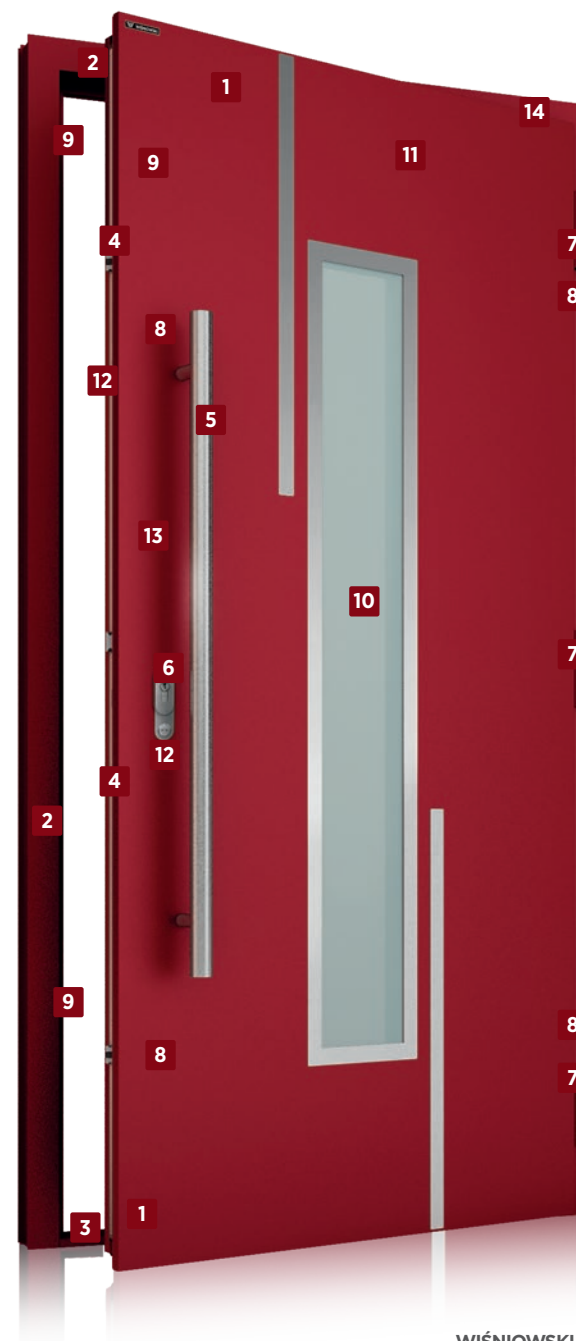

NOVA door

- 1 Door leaf 78 mm thick** – steel, with a thick rebate, infilled with a PU board and a laminated wood rail and stile
- 2 Aluminium opening frame** made of three-chamber sections with a thermal break 77 mm deep
- 3 Plastic threshold** in black colour as standard, an aluminium threshold with a thermal break is available as an optional accessory
- 4 Automatic three-point lock without the day latch function** with 3 strike plates enabling simple adjustment; optionally a lock with the Autotronic electric motor
- 5 A broad range of handles and pulls** made of stainless steel or in black colour
- 6 Standard lock cylinder with 3 keys** in stainless steel colour, optionally in black colour
- 7 3 hinges** adjusted in 3 planes
- 8 Anti-burglary bolts** – 6 pieces as standard
- 9 Gasket in the leaf** around the circumference and an additional one in the opening frame
- 10 In the leaf – double-chamber safety glass with black warm edges** recessed in the leaf lining, in sidelights – double-chamber safety glass with a black warm edge
- 11 Colours** – leaf made of galvanized and powder coated sheet in dedicated RAL colours (mat structure), also available in HI 2.0 and Decor colours, as well as with wood effect film coatings
- 12 Day latch function buttons** (optional accessories)
- 13 Access control systems** (optional accessories)
- 14 Door closer concealed in the door leaf** (optional accessory)