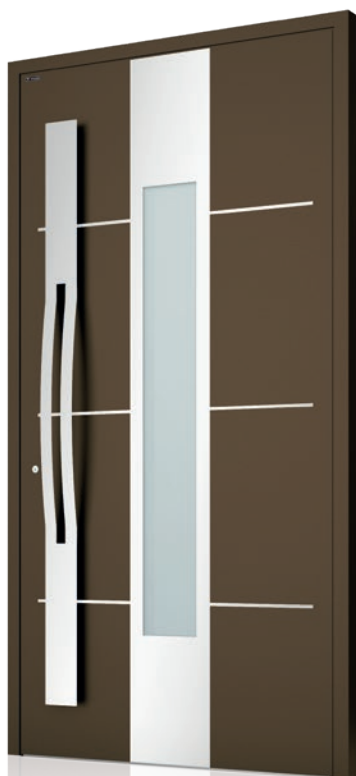

CREO collection

349

Colour: RAL 8025
Pull: Q45RX 40x20
Sidelight and toplight
Glass: 33.1 (2B2) mat safety glass

350

Colour: RAL 8014
Pull: PSW
Glass: 33.1 (2B2) mat safety glass

347

Colour: RAL 1019
Pull: Q10 40x20
Glass: 33.1 (2B2) mat safety glass