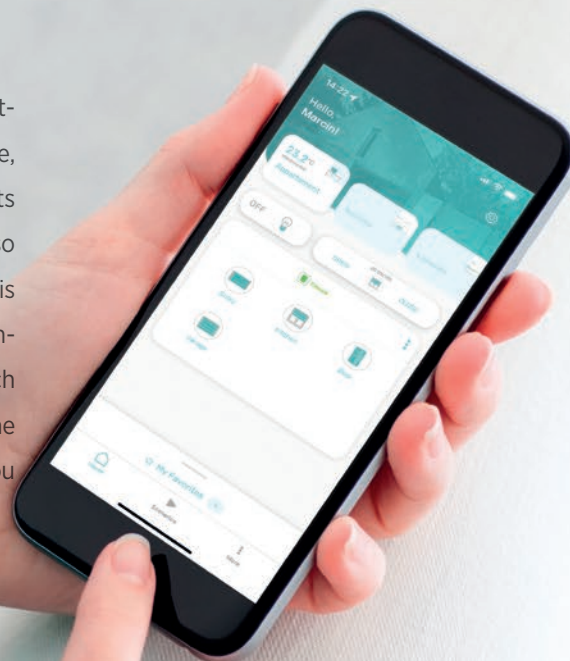

Two-channel proximity reader

Single-channel fingerprint scanner

Single-channel UniLock reader
– fingerprint scanner, code keypad and RFID
in a single device

RFID reader

Sensor

Two-channel fingerprint scanner
with the “guest” feature.

Two-channel code keypad

Electronic spy hole with a doorbell, memory card, and infrared photo camera with motion detection

Four-channel remote control

Day latch activation button - in black colour

Wireless door bell, compatible with the two-channel code keypad

I am smartCONNECTED

The functionality behind the smartCONNECTED name is an investment that benefits your entire family, because to enter your home, you no longer need to lug around a weighty bunch of keys. Parents can let their children inside without leaving the office. You can also check whether the gate is closed by using your smartphone. What is more, thanks to the use of algorithms, your smart home can memorize the lifestyle of its inhabitants and perform basic actions, such as opening and closing the roller shutters for them. And with the global positioning function, it can also open the gate just before you arrive home.