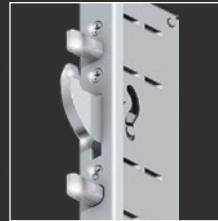

Multi-point electric lock: Multitronic, Multitronic Komfort
- option

Electric locks are convenient and provide better safety than traditional entrance security solutions.