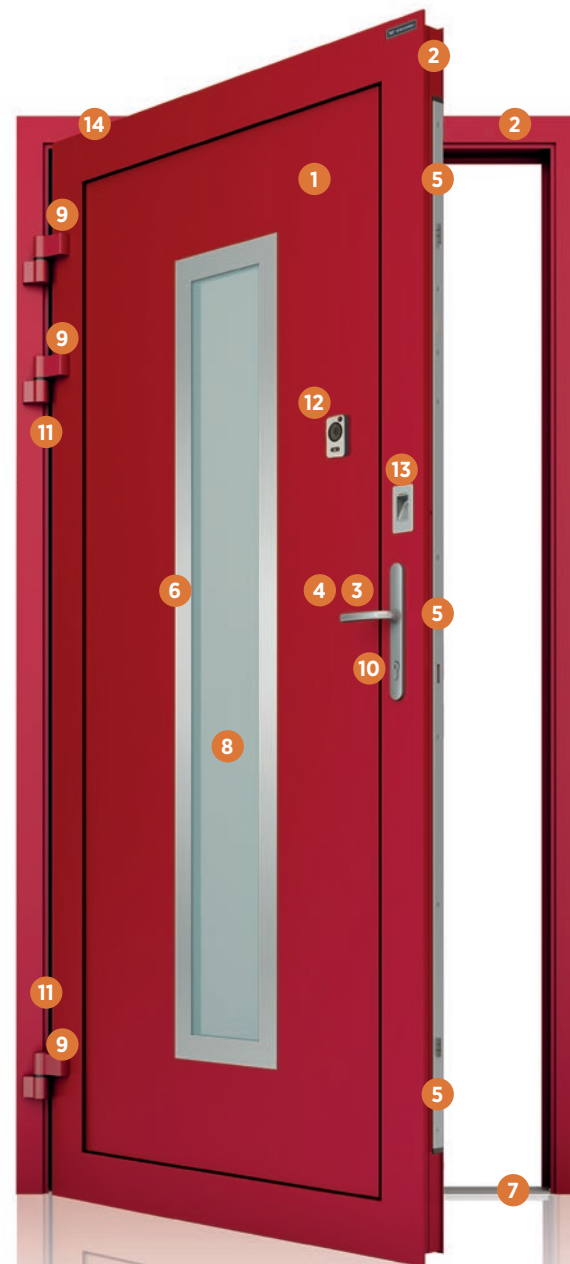

With the perfected technology of implementing the insert panel in the leaf, we were able to achieve an exceptional design that makes your home entrance stand out.

FUNCTIONALITY

DECO doors

- 1 **Aluminium door leaf** with an insert panel with a thickness of:
 - 35 mm – **DECO Light**,
 - 45 mm – **DECO Basic, DECO Plus**.
- 2 **The leaf frame and the opening frame** are made of three-chamber aluminium sections with a thermal break
- 3 **Standard double-sided Tokyo handle** in **3 colours** to choose from
- 4 **Various types of handles and pulls** (optional accessories)
- 5 **DuoSecure automatic three-point lock** without the day latch function as standard, electric locks available as an option
- 6 **Double-sided stainless steel decorative motifs**
- 7 **Threshold** with a thermal break as standard
- 8 **Two-chamber safety glass** as standard
- 9 **Surface hinges** as standard, concealed and roller hinges for the DECO Plus and DECO Basic doors are available as optional accessories
- 10 **Certified anti-burglary lock cylinder** with a set of five keys as standard
- 11 **Anti-burglary bolts** (optional accessory)
- 12 **Electronic spy hole with a doorbell** for the DECO Plus and DECO Basic (optional accessory)
- 13 **Access control systems** (optional accessory)
- 14 **Door closer concealed in the door leaf** DECO Plus and DECO Basic (optional accessory)