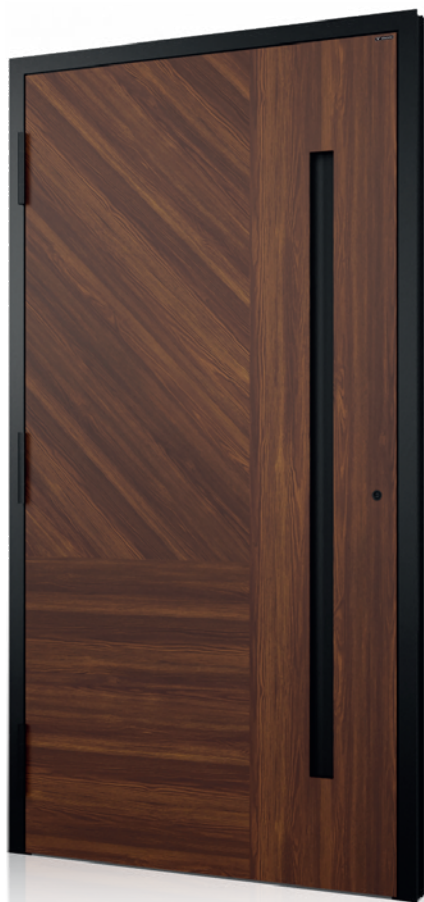

CREO collection

501

Opening frame colour: Modern Black
Leaf colour: Ebony DECOR
Pull: KA1